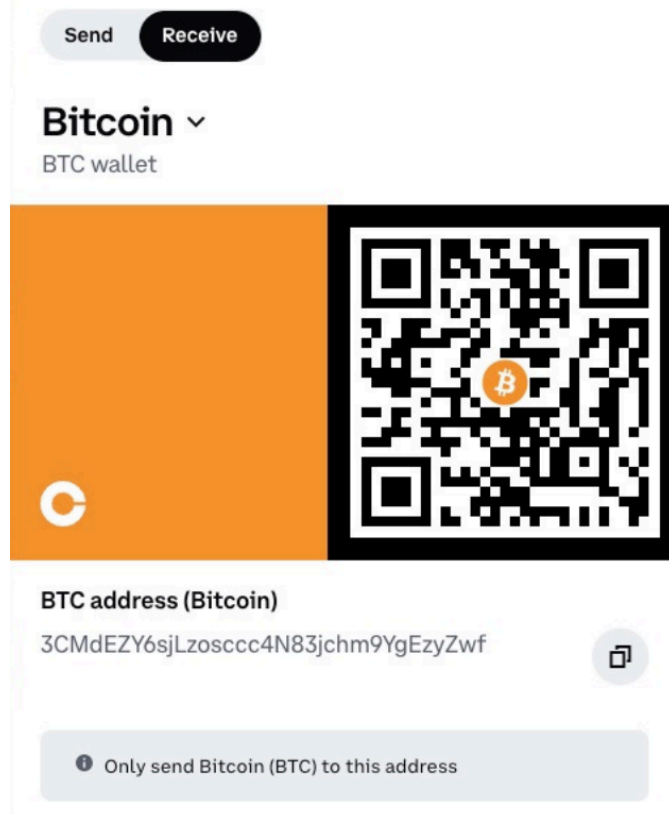

Bitcoin Donation Instructions

Thank you for wanting to support our students through the gift of crypto currency to the Ed Foundation. Above you will find the instructions to donate Bitcoin. Oftentimes the donor information doesn't flow through to us. Please email us at info@smedfoundation.org, so you can advise how you wish to be acknowledged on our Honor Roll of Giving, as well as your name and the name on the account if different. Also please note in the email that this donation is intended to go to the *For Athletics Campaign*.