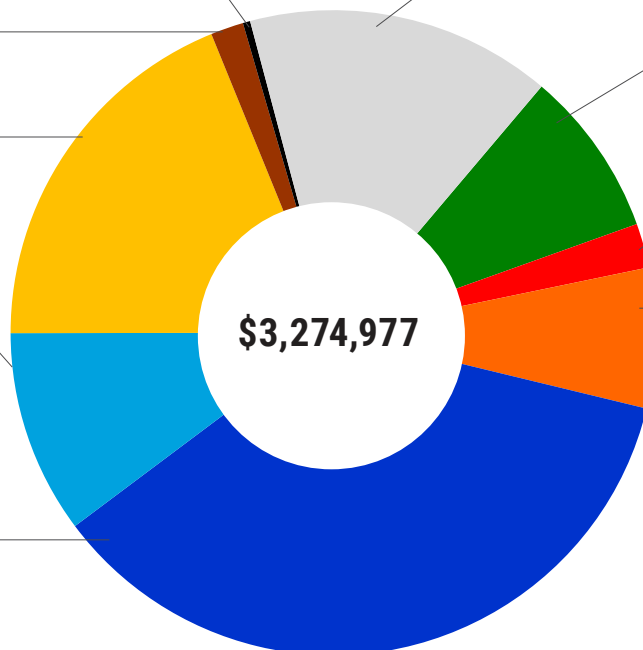

*Unaudited financials. Diagram represents Ed Foundation funding allocations, not total program costs.