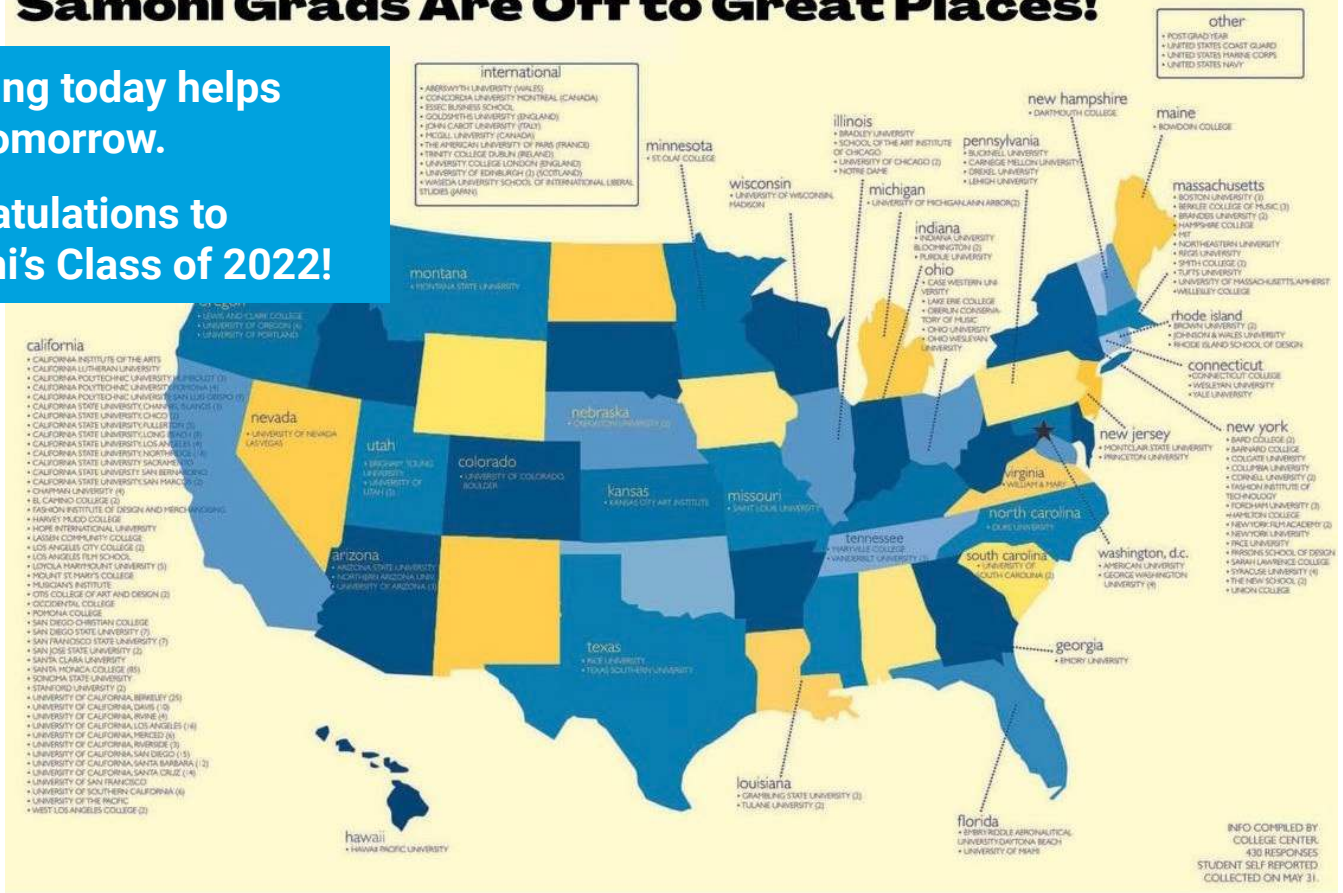

## Dance, Dance, Dance (cont.)

are proud to show it off and they enjoy it. It really gives them an opportunity to shine.”

Taught by dance faculty from Santa Monica College, this dance curriculum also allows students, who are also taking music classes, to bring their knowledge of music and apply it to dance. Students have a concept of rhythm and beat, of tempo and time.

This type of dance is followed up the following year with hip-hop dance classes provided to 6th graders in their PE classes, thanks to funding from our *For The Arts* Endowment. Robert Gilliam (known as Mr. Robert to his students) teaches movement and hip-hop dance moves in all three Santa Monica middle schools. In these classes, students have the opportunity to explore movement, self-expression and creativity...and have fun! Robert Gilliam is an internationally acclaimed choreographer, master teaching artist, and the director of Artist Collective, a non-profit organization that provides high-quality K-12 arts education throughout Los Angeles. His original choreography has been performed by professional dance companies and at dance festivals around the world.

# Samohi Grads Are Off to Great Places!

Investing today helps their tomorrow.

Congratulations to Samohi's Class of 2022!